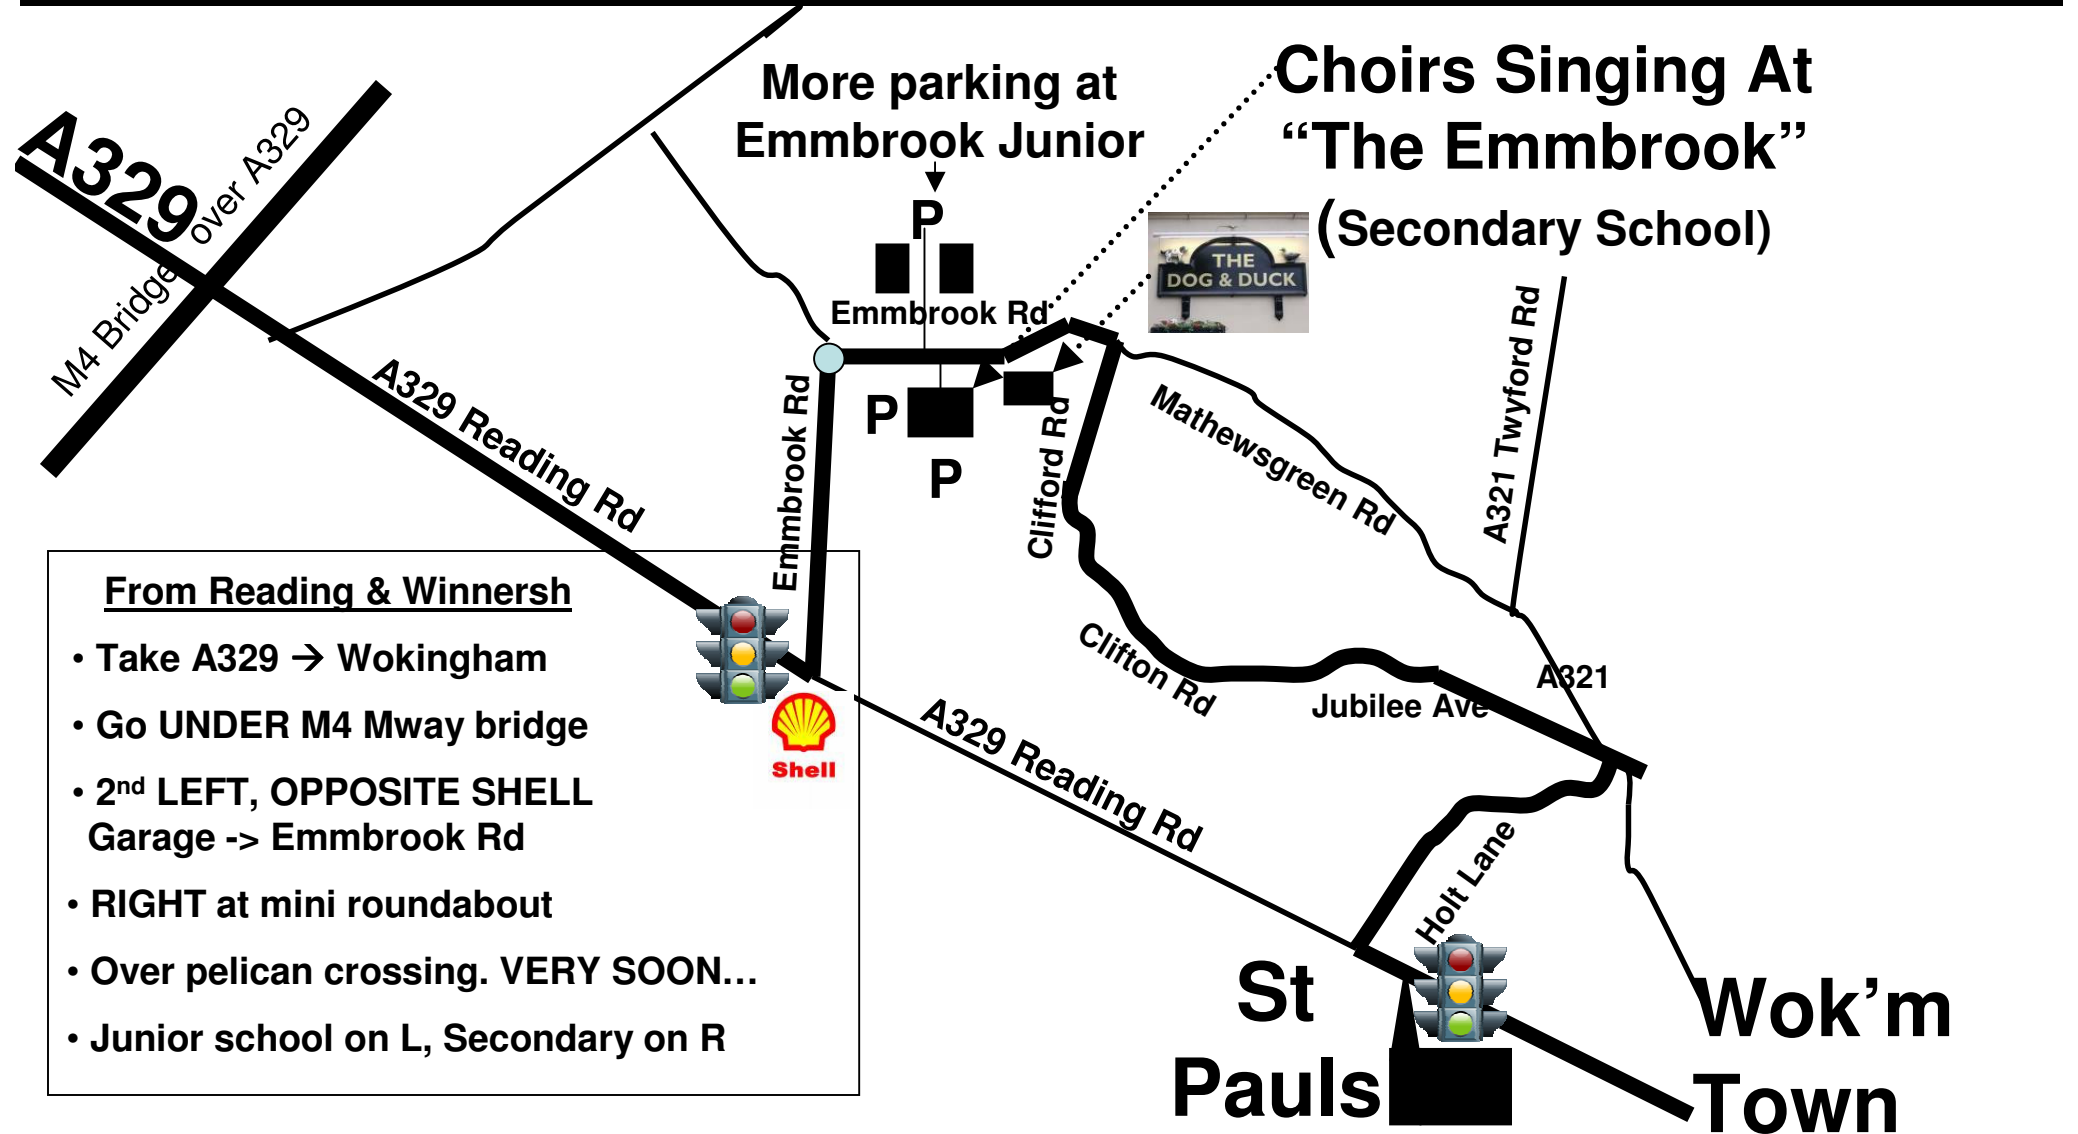

## From Reading & Winnersh

- Take A329 → Wokingham
- Go UNDER M4 Mway bridge
- 2<sup>nd</sup> LEFT, OPPOSITE SHELL Garage -> Emmbrook Rd
- RIGHT at mini roundabout
- Over pelican crossing. VERY SOON...
- Junior school on L, Secondary on R

## From Wokingham Town Centre

- Head towards Reading on A329 for 0.3 - 0.5 miles
- Opposite St Pauls Church - turn RIGHT → Holt Lane
- LEFT at T junction → Jubilee Ave (becomes Clifton Rd)
- LEFT at T junction → Emmbrook Road
- VERY SOON: Secondary school on Left, Junior on Right

# DEFUNCT

More parking at  
Emmbrook Junior

Dog & Duck Pub

Choirs Singing At  
"The Emmbrook"  
(Secondary School)

## From Wokingham Town Centre

- Head towards Reading on A329 for 0.3 - 0.5 miles
- Opposite St Pauls Church - turn RIGHT → Holt Lane
- LEFT at T junction → Jubilee Ave (becomes Clifton Rd)
- LEFT at T junction → Emmbrook Road
- 80 metres LEFT → The Emmbrook School