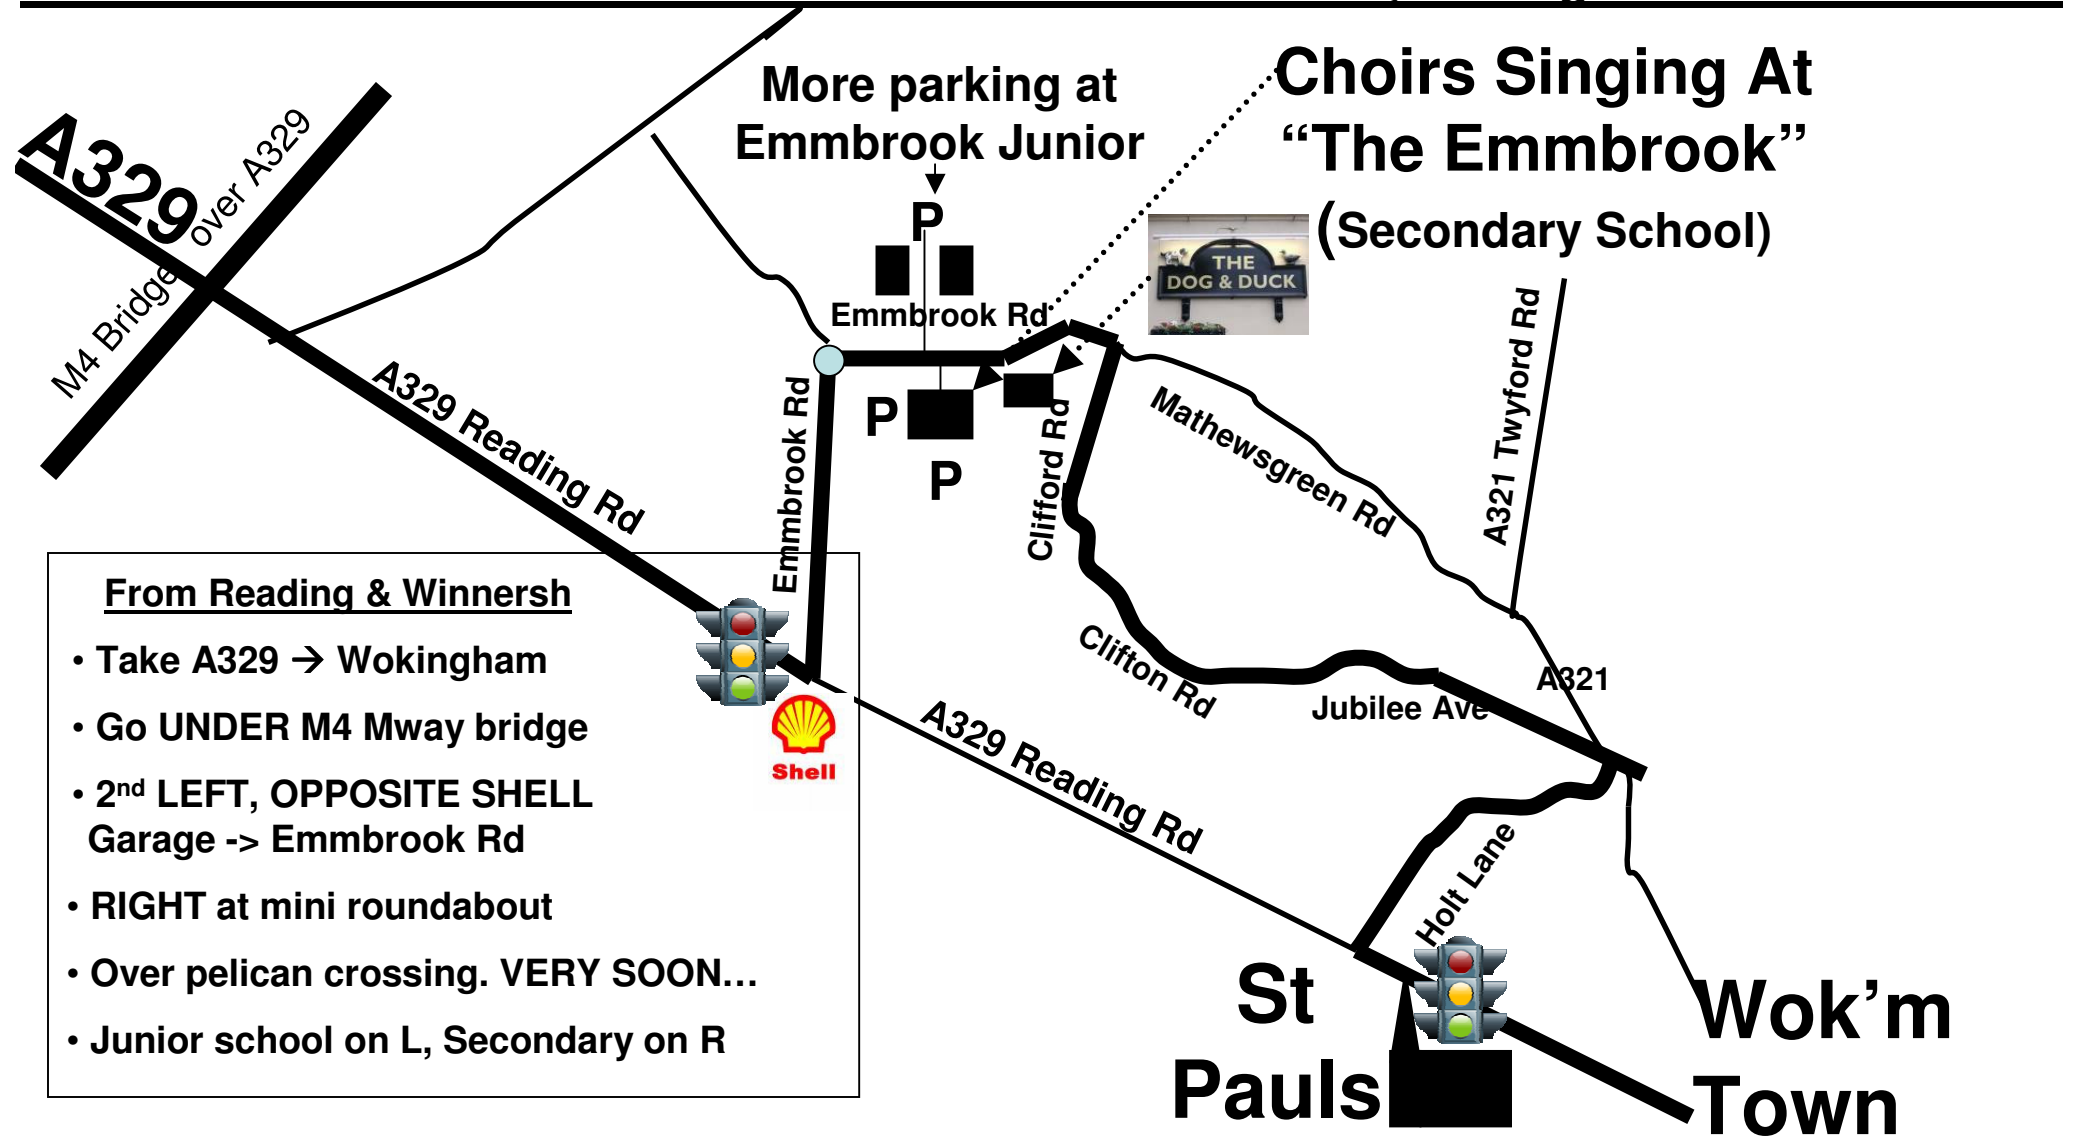

Choirs At The Emmbrook School Emmbrook Rd, Wokingham. RG41 1JP

From Reading & Winnersh

- Take A329 → Wokingham
- Go UNDER M4 Mway bridge
- 2nd LEFT, OPPOSITE SHELL Garage -> Emmbrook Rd
- RIGHT at mini roundabout
- Over pelican crossing. VERY SOON...
- Junior school on L, Secondary on R

From Wokingham Town Centre

- Head towards Reading on A329 for 0.3 - 0.5 miles
- Opposite St Pauls Church - turn RIGHT → Holt Lane
- LEFT at T junction → Jubilee Ave (becomes Clifton Rd)
- LEFT at T junction → Emmbrook Road
- VERY SOON: Secondary school on Left, Junior on Right

Choirs At The Emmbrook School Emmbrook Rd, Wokingham. RG41 1JP

DEFUNCT

More parking at
Emmbrook Junior

Dog & Duck Pub

Choirs Singing At
"The Emmbrook"
(Secondary School)

From Reading & Winkesham

- Take A329 → Wokingham
- Go UNDER M4 Mway bridge
- 2nd LEFT, OPPOSITE SHELL Garage -> Emmbrook Rd
- RIGHT at mini roundabout
- Over pelican crossing. VERY SOON..
- Junior school on L, Secondary on R

From Wokingham Town Centre

- Head towards Reading on A329 for 0.3 - 0.5 miles
- Opposite St Pauls Church - turn RIGHT → Holt Lane
- LEFT at T junction → Jubilee Ave (becomes Clifton Rd)
- LEFT at T junction → Emmbrook Road
- 80 metres LEFT → The Emmbrook School